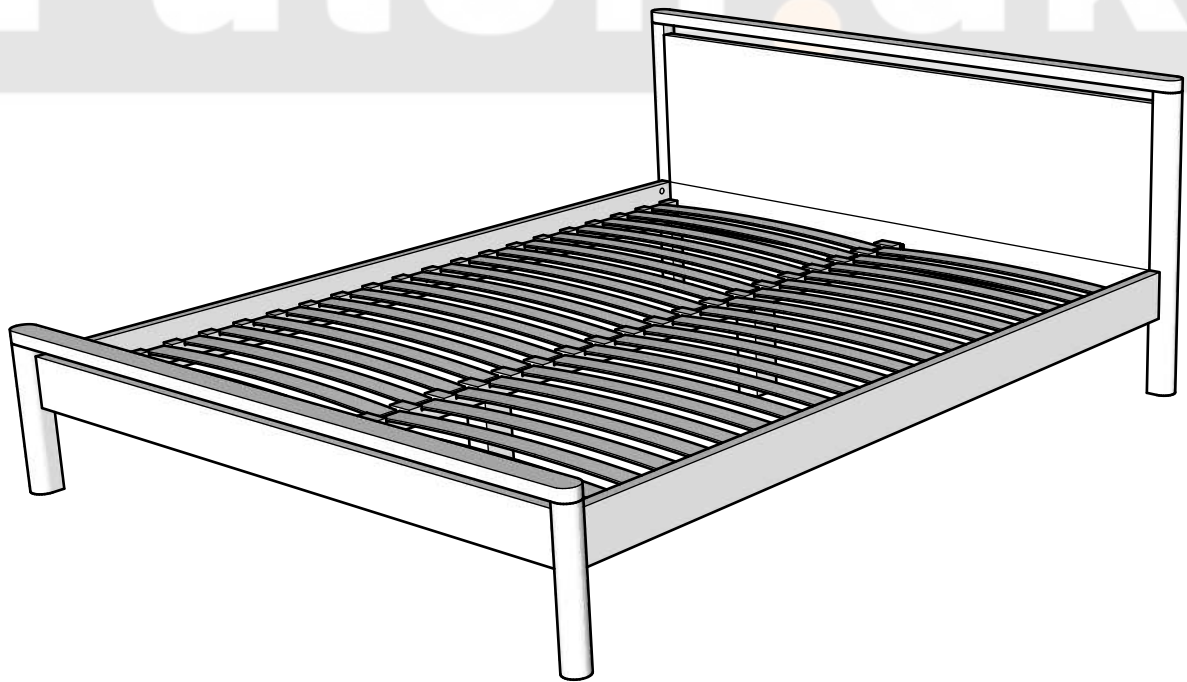

DROP BED

Futon.dk

WOODMAN[®]
WOODEN FURNITURE PRODUCTION

L45 D10

x8

x4

x4

S 4

x1

7x70

x4

x1

x1

x2

x1

x40